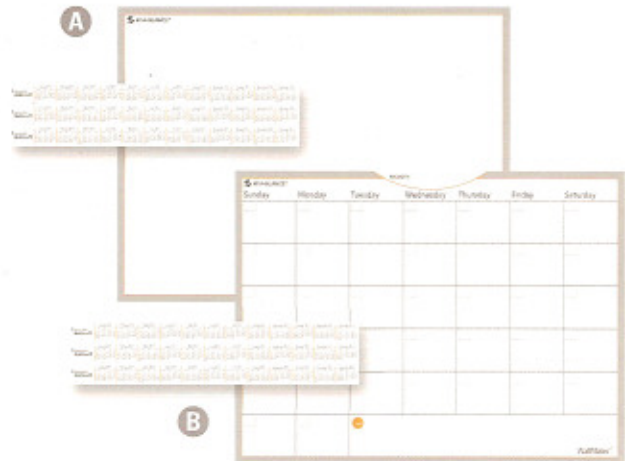

AT-A-GLANCE® *WallMates™*

NEW!

Self Adhesive Dry Erase Wall Planners

Dry erase wall planning, simplified.

New AT-A-GLANCE® WallMates™ make it easy to have the dry erase planning surfaces you need in the places you need them.

Quick. Easy.

No tools. No damage.

Just peel, stick, and you're done.

Life in check ✓
Getting your to-dos DONE™

PLAN. WRITE. REMEMBER.®

Self Adhesive Dry Erase Wall Planners

- Easy to use – goes up in seconds
- Peel and stick self adhesive for any hard flat surface
- No tools or hardware, no damage to wall surfaces
- Works with most dry erase markers
- Removable with no adhesive residue
- Mix and match to create your custom planning surface

A Dry Erase Writing Surface

- Provides open space that can be used for a variety of purposes
- Bright white surface with a gray border to complement any decor
- Self adhesive three-year reference calendar included
- Includes a dry erase marker
- Available in 3 sizes

B Dry Erase Monthly Planning Surface

- Monthly format with Hot Reminder Notes Area
- Easy to erase and reuse for the next month
- Bright white surface with large daily blocks
- Printed in gray with orange accent to complement any decor
- Self adhesive three-year reference calendar included
- Includes a dry erase marker
- Available in 3 sizes